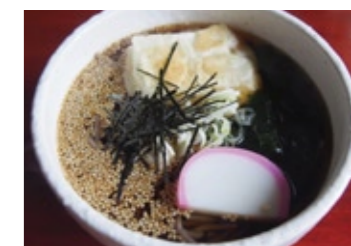

Soba そば

- 1 Negibuta Tsukesoba** ねぎ豚 つけそば ¥700
Soba Noodles, Green Onions and Pork with Dipping Sauce
- 2 Nikusoba Tsukesoba** 肉そば つけそば ¥700
Soba Noodles and Pork with Dipping Sauce
- 3 Zaru Soba** ざるそば ¥600
Soba Noodles Served in a Basket with Dipping Sauce
- 4 Curry Tsukesoba** カレー つけそば ¥700
Soba Noodles and Curry with Dipping Sauce
- 5 Mujinasoba** むじなそば ¥700
Soba Noodles with Deep-fried Tofu & Tempura Batter Droplets
- 6 Tanukisoba** たぬきそば ¥650
Soba Noodles with Fried Tempura Batter Droplets
- 7 Chikarasoba Agemochi Iri** カそば 揚げ餅入り ¥750
Soba Noodles with Fried Pounded Rice Cakes and Vegetables
- 8 Tamagotoji Soba** 玉子とじそば ¥650
Soba Noodles Topped with Egg
- 9 Tororo Soba Tsuke Soba** とろろそば つけそば ¥800
Soba Noodles and Grated Yam with Dipping Sauce

Dessert デザート [You can mix-and-match flavors. Two sticks are ¥350.]

- 14 Kusadango** 草だんご(2本) ¥350
Grass Dumplings
- 15 Mitarashidango** みたらしだんご(2本) ¥350
Dumplings glazed with Sweetened soy sauce
- 16 Kuromitsu kinako dango** 黒蜜きな粉だんご(2本) ¥350
Dumplings glazed with Soy Flour and Brown-sugar Syrup
- 17 Gomaan** ごま餡だんご(2本) ¥350
Dumplings glazed with Sweet Sesame Paste

Set Menu セットメニュー

- 18 Dumplings & Coffee** だんごセット ¥500
- 19 Cake and Coffee Combo** ケーキセット ¥500
Unbaked Cheesecake / Chocolate Cake / Mont Blanc Chestnut Cake

Drink 飲料

- 20 Coffee (Hot/Iced)** コーヒー(ホット/アイス) ¥300
- 21 Café au Lait** カフェオレ ¥300
- 22 Bottled Beer (Medium Size)** ビール 中瓶 ¥500
- 23 Nihonshu** 日本酒 Japanese Sake ¥600