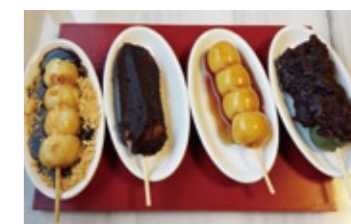

Soba そば

- 1 Negibuta Tsukesoba** ねぎ豚 つけそば ¥700
Soba Noodles, Green Onions and Pork with Dipping Sauce
- 2 Nikusoba Tsukesoba** 肉そば つけそば ¥700
Soba Noodles and Pork with Dipping Sauce
- 3 Zaru Soba** ざるそば ¥600
Soba Noodles Served in a Basket with Dipping Sauce
- 4 Curry Tsukesoba** カレー つけそば ¥700
Soba Noodles and Curry with Dipping Sauce
- 5 Mujinasoba** むじなそば ¥700
Soba Noodles with Deep-fried Tofu & Tempura Batter Droplets
- 6 Tanukisoba** たぬきそば ¥650
Soba Noodles with Fried Tempura Batter Droplets
- 7 Chikarasoba Agemochi Iri** カそば 揚げ餅入り ¥750
Soba Noodles with Fried Pounded Rice Cakes and Vegetables
- 8 Tamagotoji Soba** 玉子とじそば ¥650
Soba Noodles Topped with Egg
- 9 Tororo Soba Tsuke Soba** とろろそば つけそば ¥800
Soba Noodles and Grated Yam with Dipping Sauce

Dessert デザート [You can mix-and-match flavors. Two sticks are ¥350.]

- 14 Kusadango** 草だんご(2本) ¥350
Grass Dumplings
- 15 Mitarashidango** みたらしだんご(2本) ¥350
Dumplings glazed with Sweetened soy sauce
- 16 Kuromitsu kinako dango** 黒蜜きな粉だんご(2本) ¥350
Dumplings glazed with Soy Flour and Brown-sugar Syrup
- 17 Gomaan** ごま餡だんご(2本) ¥350
Dumplings glazed with Sweet Sesame Paste

Set Menu セットメニュー

- 18 Dumplings & Coffee** だんごセット ¥500
- 19 Cake and Coffee Combo** ケーキセット ¥500
Unbaked Cheesecake / Chocolate Cake / Mont Blanc Chestnut Cake

Drink 飲料

- 20 Coffee (Hot/Iced)** コーヒー(ホット/アイス) ¥300
- 21 Café au Lait** カフェオレ ¥300
- 22 Bottled Beer (Medium Size)** ビール 中瓶 ¥500
- 23 Nihonshu** 日本酒 Japanese Sake ¥600

7 Chikarasoba Agemochi Iri

8 Tamagotoji Soba

14 15 16 17 Dango

◎Tax is included

- ▶ The picture may be different from the actual dish due to the use of seasonal ingredients
- ▶ Credit cards are not accepted